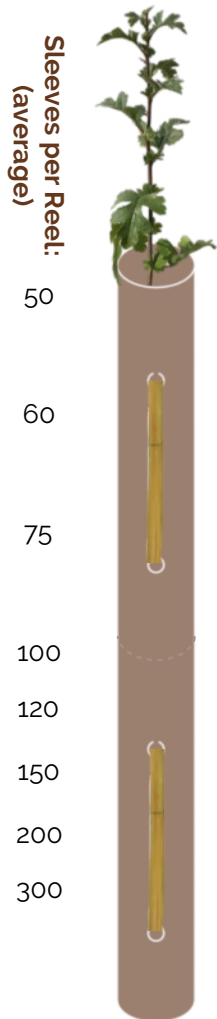

Cane/Post and Ventilation Holes:

Slots every 15cm both sides to accommodate support canes/posts up to 22mm wide, and provide ventilation.

Manufacturing tolerances: Dimensions: +/- 5%, Thickness: +/- 10%