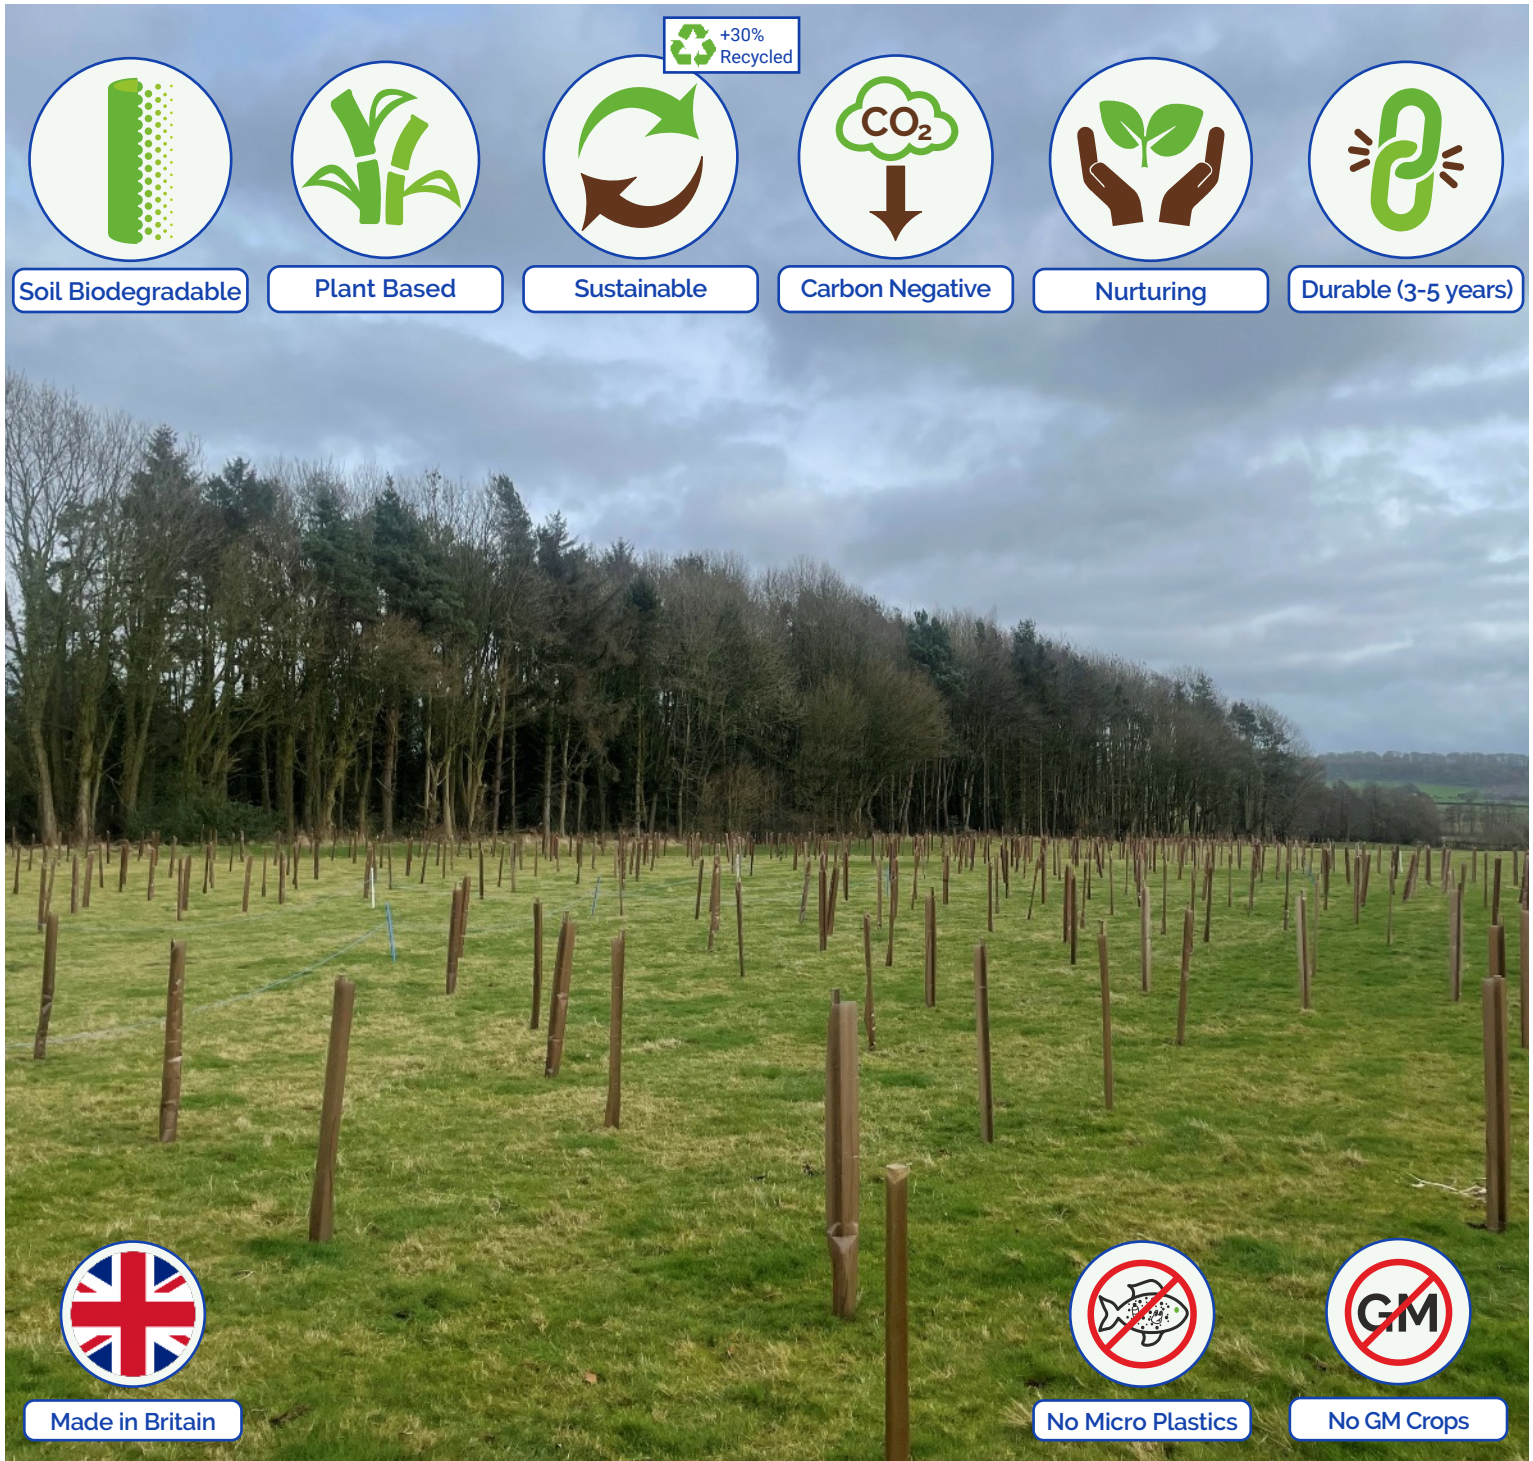

# Eco-Haven™ Sleeve

Soil Biodegradable Hedge Guards, Tree Guards, Shrub Shelters, Vole Guards and Vine Sleeves

Soil Biodegradable

Plant Based

Sustainable

+30%  
Recycled

Carbon Negative

Nurturing

Durable (3-5 years)

Made in Britain

No Micro Plastics

No GM Crops

SCAN ME  
TO FIND OUT MORE

Protecting the Environment  
Since 1991

Agrotextiles

Biodegradables